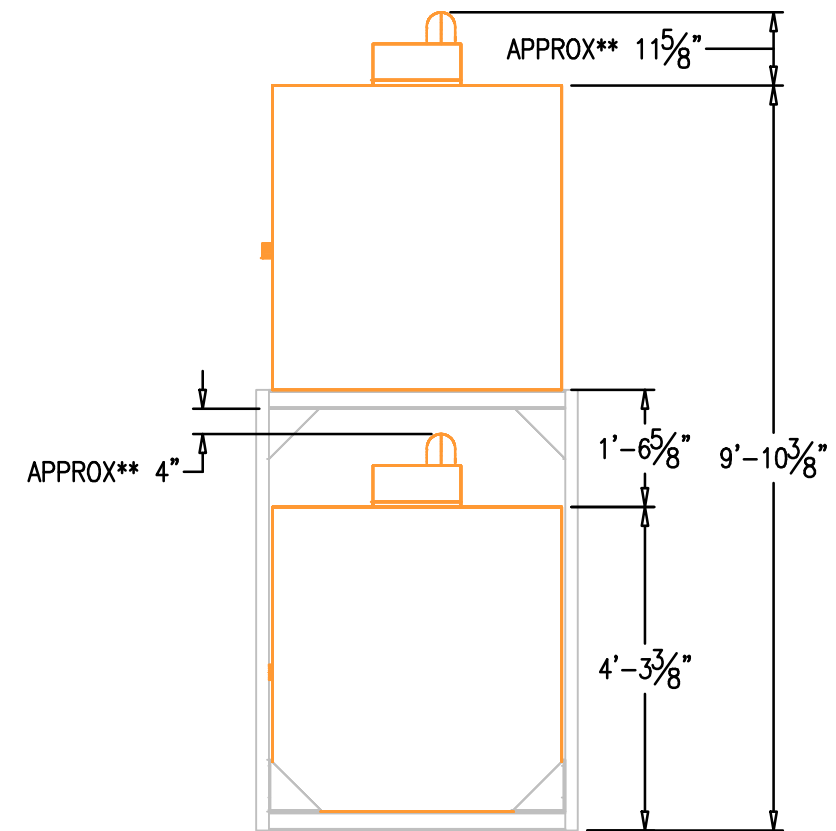

8" X 8" X 1/4" BOLTED REMOVABLE CORNER GUSSET (TYP 4)

C3 X 5 CHANNEL
3 X 2 X 1/4 BOX TUBING
8 X 1/4 TRIANGLE GUSSETS

MODEL 3500-4000