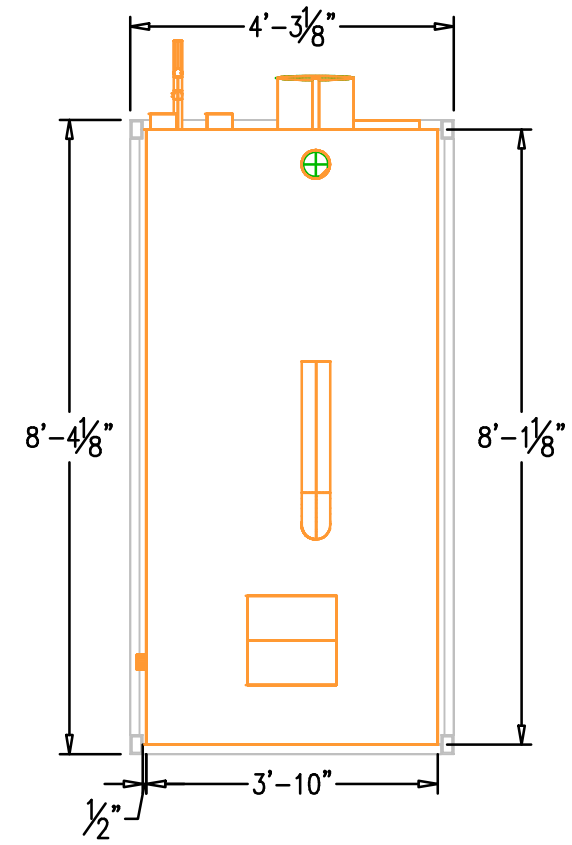

8" X 8" X 1/4" BOLTED REMOVABLE CORNER GUSSET (TYP 4)

C3 X 5 CHANNEL
3 X 2 X 1/4 BOX TUBING
8 X 1/4 TRIANGLE GUSSETS

MODEL 3500-4000