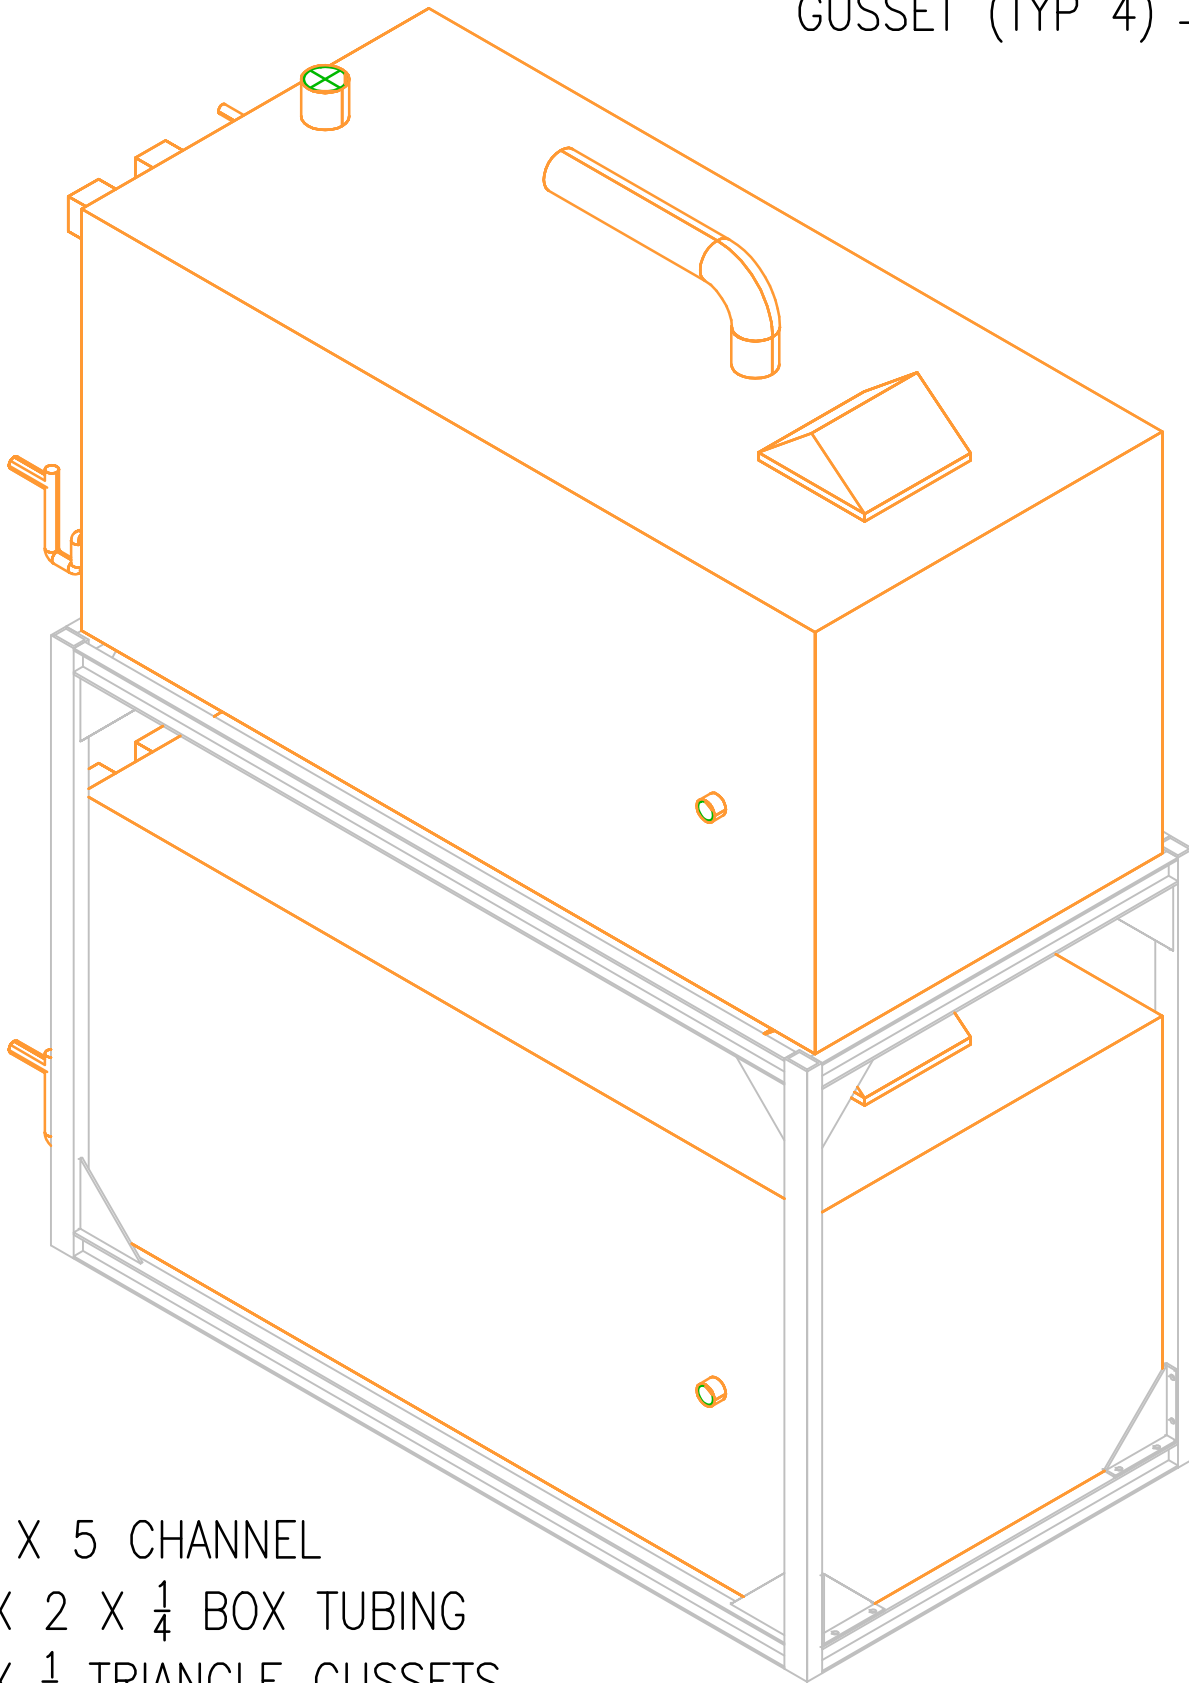

8" X 8" X 1/4" BOLTED REMOVABLE CORNER GUSSET (TYP 4)

C3 X 5 CHANNEL
3 X 2 X 1/4 BOX TUBING
8 X 1/4 TRIANGLE GUSSETS

MODEL 3500-4000