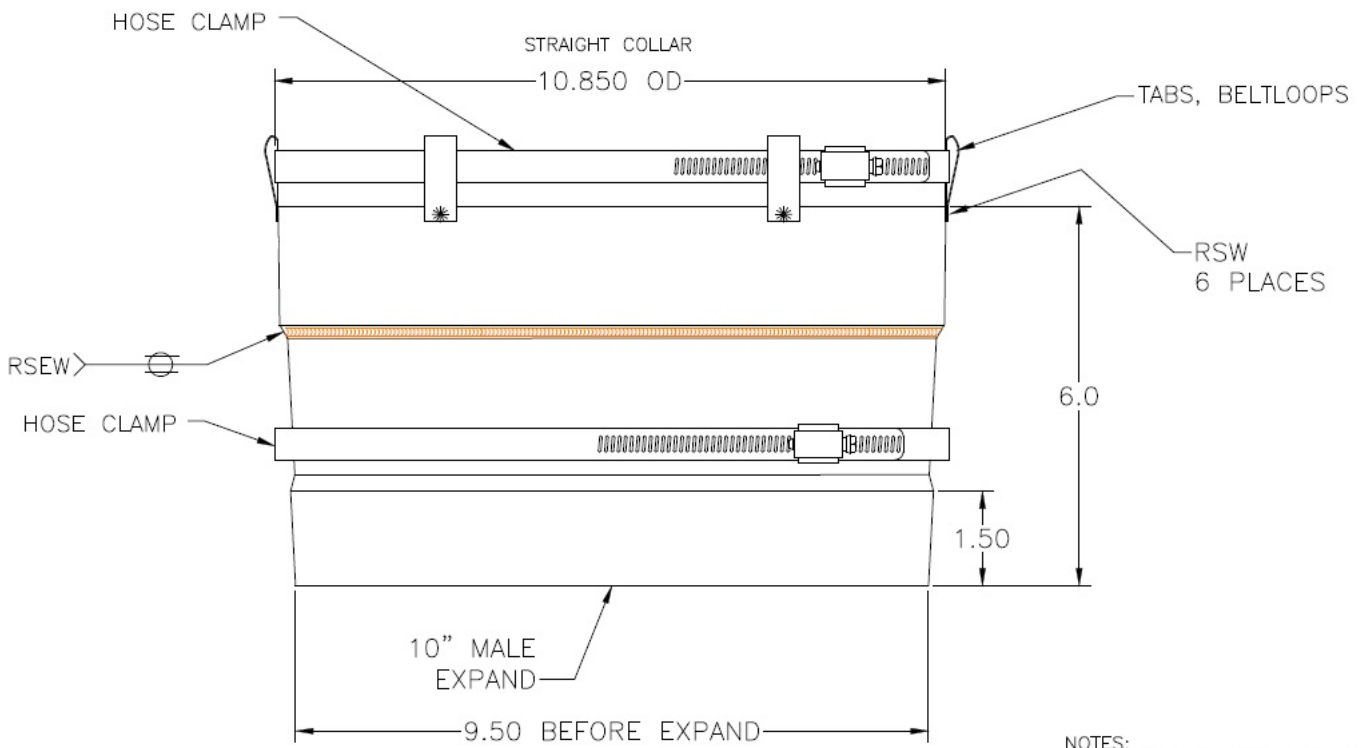

MODELS 2500 & 3000

CPVC OR POLYPROPYLENE VENT ADAPTER

10 INCH

NOTES:
1. ALL OD DIMENSIONS ARE BY PI TAPE.